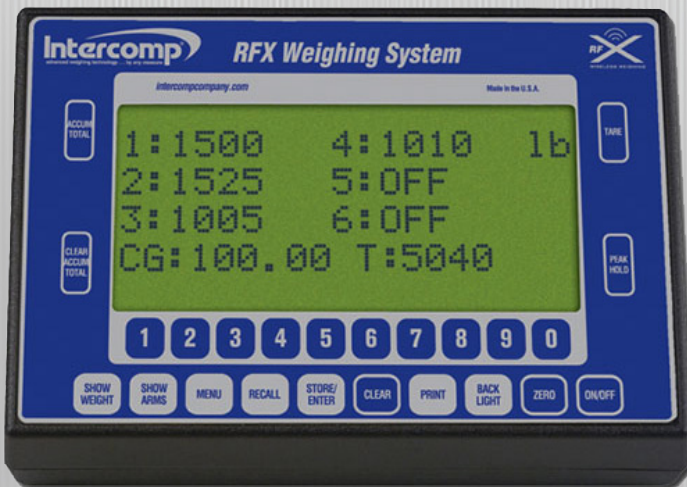

# HH60™ RFX Indicator

Wireless Scale Control & Data Collection

Intercomp's HH60™ RFX Indicator provides the ability to easily process weight related data for monitoring and controlling loads. USB/RS232 output ensures weight records can be stored and downloaded in a variety of ways.

### Fully Integrated RFX™ Wireless Weighing Technology

- Control Scale Functions Directly from the Indicator, Including On & Off
- Communicates with up to Six Scales with a 300' (90m) Line of Sight
- Easy-to-Use Indicator Allows Users to Show the Weights in Cumulative Total, Individual Weights Per Pad or Scale, and/or Center of Balance
- Store & Recall Up to Ten Arm Records & Offers Continuous & On-Demand Print Outputs
- Display Lock Allows Users to Lock Indicator Preferences for Future Weighings
- 0.5" (13mm), Backlit, Display Characters
- The Indicator also Offers a 'Read-Only' Selection for Use in Tandem with Other Indicators
- Commercially Available AA Batteries Last up to 40 Hours (Batteries Included)

# HH400™ (IWH) RFX Indicator

Ergonomic, Wireless Data Collection & Scale Control

Intercomp's HH400™ (IWH) RFX Indicator is an ideal wireless remote display for viewing and controlling scales from up to 300' (90m), line of sight. It offers three display modes, depending on your operational requirements and allows simultaneous viewing of data from up to four scales, including total weight. The large, 3.3" (84mm) graphic display (measured diagonally) is standard with backlight for improved visibility from most viewing angles. Also features output to RFX™ Enabled Wireless Printers, Memory Storage, and RS232 output.