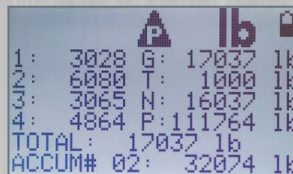

# HH400™ (IWH) RFX Indicator

Ergonomic, Wireless Data Collection & Scale Control

Intercomp's HH400™ (IWH) RFX Indicator is an ideal wireless remote display for viewing and controlling scales from up to 300' (90m), line of sight. It offers three display modes, depending on your operational requirements and allows simultaneous viewing of data from up to four scales, including total weight. The large, 3.3" (84mm) graphic display (measured diagonally) is standard with backlight for improved visibility from most viewing angles. Also features output to RFX™ Enabled Wireless Printers, Memory Storage, and RS232 output.

### Fully Integrated RFX™ Wireless Weighing Technology

- Control Scale Functions Directly from the Indicator - Communicate with up to Four Scales with a 300' (90m) Line of Sight - Easy to Use Indicator Shows Weights in a Variety of Ways
- Store & Recall Up to 100 Records & Offers Continuous & On Demand Print Outputs
- Large, 3.3" (84mm) Graphic LCD Display with Backlight
- RS232 Output
- Standard AA Batteries Last up to 40 Hours

**Includes:**

- Handheld Weighing Indicator
- Rechargeable Batteries
- Carrying Case

View Single Scale Weight Reading (Default Screen)

View Total Weight of a Single Scale & Accumulated Weight

Read up to four scales simultaneously, including Total, Gross, Net, Tare & Peak - All On One Screen!